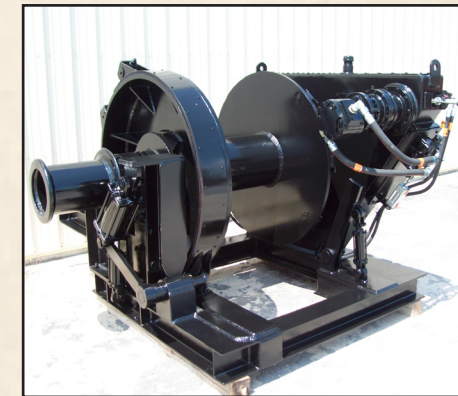

Seahorse HS 50