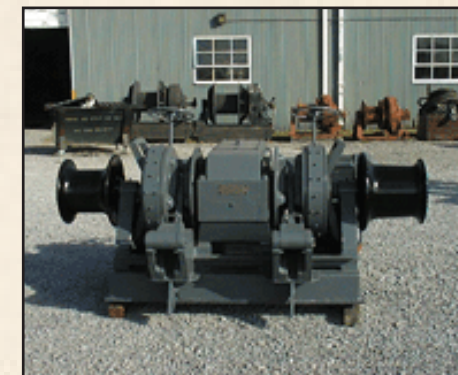

Mission

“To provide quality equipment, service and solutions to our customers worldwide.”

Core Values

1. Safety
2. Quality
3. Customer Satisfaction
4. Ethical Practices

Full Product List

Air Tuggers	Connecting Links	Pipe Racks
Anodes	Crane Blocks	Power Packs Diesel Hydraulic Electric
Anchors Stockless Danforth Ellis Bruce	Deck Blocks Vertical Horizontal	Pulling Blocks
Bits	Fairleads	Shackles
Boat Fenders Yokohama Seaward	Hatches	Sheaves
Buckets Drag Clam Grapple	Headache Balls	Snatch Blocks
Capstans	Hillman Rollers	Swivels
Buoys Ball Can Pancake Marker Vertical	Grapple Hooks	Tires Boat Dock
Chain Hoist	Jacob Ladders	Tow Plates
Chain A.B.S. Various sizes New Reconditioned	Panama Chocks	Watertight Doors
	Pearlinks	Winches Diesel Hydraulic Electric
	Pedestal Cranes Fixed Boon Telescope Boon	Wire Rope Sockets
	Pelican Hooks	

Winches

40 Ton Deck Winches

Seahorse HS 50

Anchor Chain

Seahorse Double Waterfall

Double Whelp Windlass