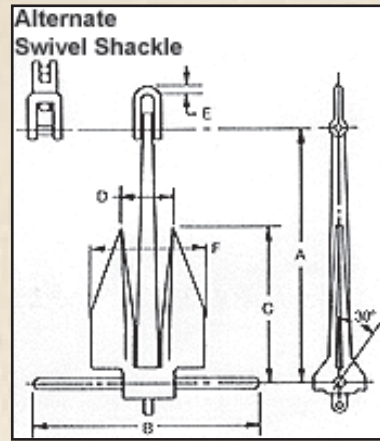

Mission

“To provide quality equipment, service and solutions to our customers worldwide.”

Core Values

1. Safety
2. Quality
3. Customer Satisfaction
4. Ethical Practices

Full Product List

Air Tuggers	Connecting Links	Pipe Racks
Anodes	Crane Blocks	Power Packs Diesel Hydraulic Electric
Anchors Stockless Danforth Ellis Bruce	Deck Blocks Vertical Horizontal	Pulling Blocks
Bits	Fairleads	Shackles
Boat Fenders Yokohama Seaward	Hatches	Sheaves
Buckets Drag Clam Grapple	Headache Balls	Snatch Blocks
Capstans	Hillman Rollers	Swivels
Buoys Ball Can Pancake Marker Vertical	Grapple Hooks	Tires Boat Dock
Chain Hoist	Jacob Ladders	Tow Plates
Chain A.B.S. Various sizes New Reconditioned	Panama Chocks	Watertight Doors
	Pearlinks	Winches Diesel Hydraulic Electric
	Pedestal Cranes Fixed Boon Telescope Boon	Wire Rope Sockets
	Pelican Hooks	

Call for details.

Anchors

Workboat

Stockless

Blocks

**Crane
Blocks**

**Snatch
Blocks**

**Pulling
Blocks**